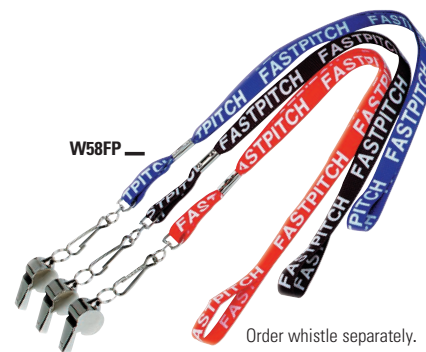

LANYARDS

AVAILABLE IN 13 COLORS!

224LB Black One dozen per header card.

B Black **K** Kelly Green **LB** Lt. Blue **LG** Lt. Gold **M** Maroon **N** Navy Blue **O** Orange **P** Purple **PK** Pink **R** Royal Blue **S** Scarlet Red **W** White

LANYARDS ON HEADER CARD

Braided woven 19" nylon lanyards with chromed clip that swivels 360°. Taiwan

224L													\$8.40 DZ	
A	Asst. Colors	B	Black	BN	Brown	K	Kelly Green	LG	Lt. Gold	M	Maroon			
N	Navy Blue	P	Purple	PK	Pink	R	Royal Blue	S	Scarlet Red	W	White			
224L													\$3.98 DZ	
BN	Brown	LB	Lt. Blue	O	Orange									

Each inner box holds 10 dozen lanyards. Master carton holds 100 dozen.

Each header card is polybagged.

"FASTPITCH" LANYARDS

Wide woven lanyards with Fastpitch logo. Metal clip to attach whistles or keys.

Order whistle separately.

"SMITTY NOOSE" 13" LANYARD

Worn around the neck. Easily adjustable with plastic zipper slide. Smaller and lighter than standard lanyards.
LAN13B Black\$3.80 EA \$2.80 EA/12

★ EYEGGLASS HOLDERS ★